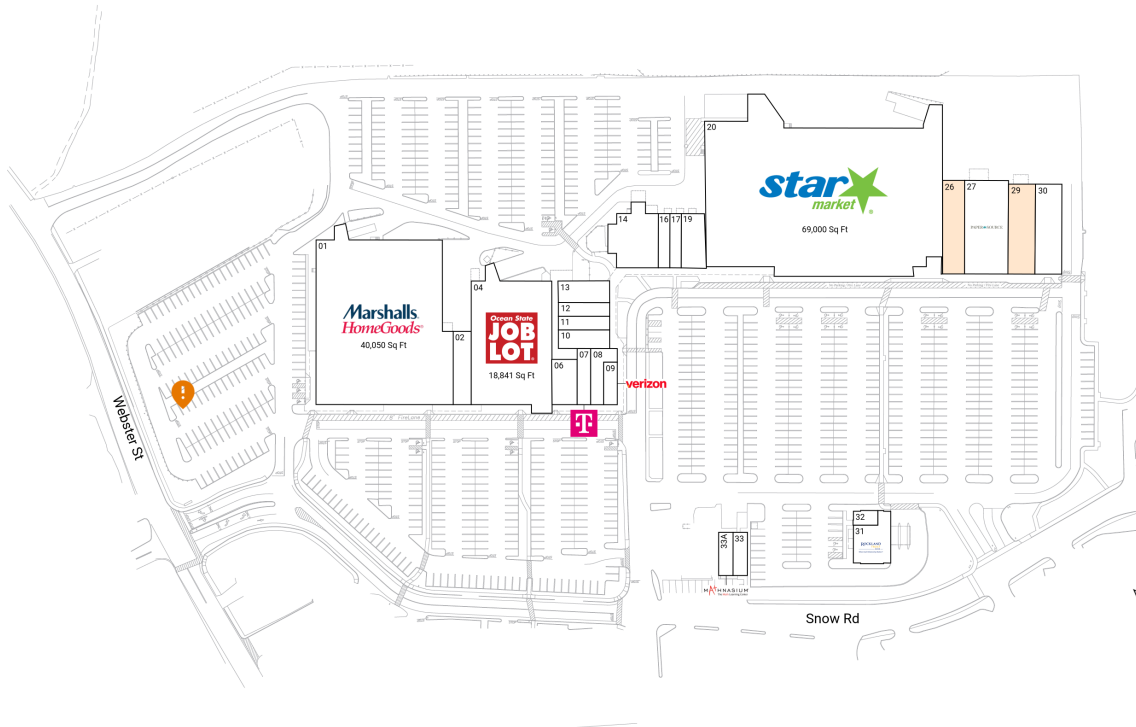

# Webster Square

57 Snow Road | Marshfield, MA 02050

Plymouth County Boston-Cambridge-Newton, MA-NH 182,756 Sq Ft

42.0901, -70.7066

## Available Spaces

26	4,030 Sq Ft	360°	OPO 1	0 Sq Ft
29	6,300 Sq Ft	360°		

## Current Tenants Space size listed in square feet

01	Marshalls/HomeGoods	40,050
02	Marshfield Office Supply	4,080
04	Ocean State Job Lot	18,841
06	The Mug	2,820
07	T-Mobile	1,482
08	Mono Mono Boutique	1,700
09	Verizon Wireless	870
10	KTD Sports	1,500
11	Banh Mi Marshfield	1,500
12	Simply Divine Hair Salon	1,500
13	btone FITNESS	2,100
14	Hareku Steak House & Sushi	3,780
16	Smile Dental & Dentures	2,250
17	Beautica Nails & Spa	1,500
19	Marshfield Physical Therapy	2,400
20	Star Market	69,000
27	Paper Source	7,770
30	Don Bravo Mexican Grill	3,075
31	Rockland Trust	3,115
32	Don Ray Insurance Agency	693
33	B's Homemade Ice Cream	1,200
33A	Mathnasium	1,200

This site plan is for illustrative and information purposes only, showing the general layout of the shopping center; and is not a legal survey. Brixmor makes no representation or warranty that the shopping center is exactly as depicted as site conditions and tenant mix are subject to change over time.  
1741